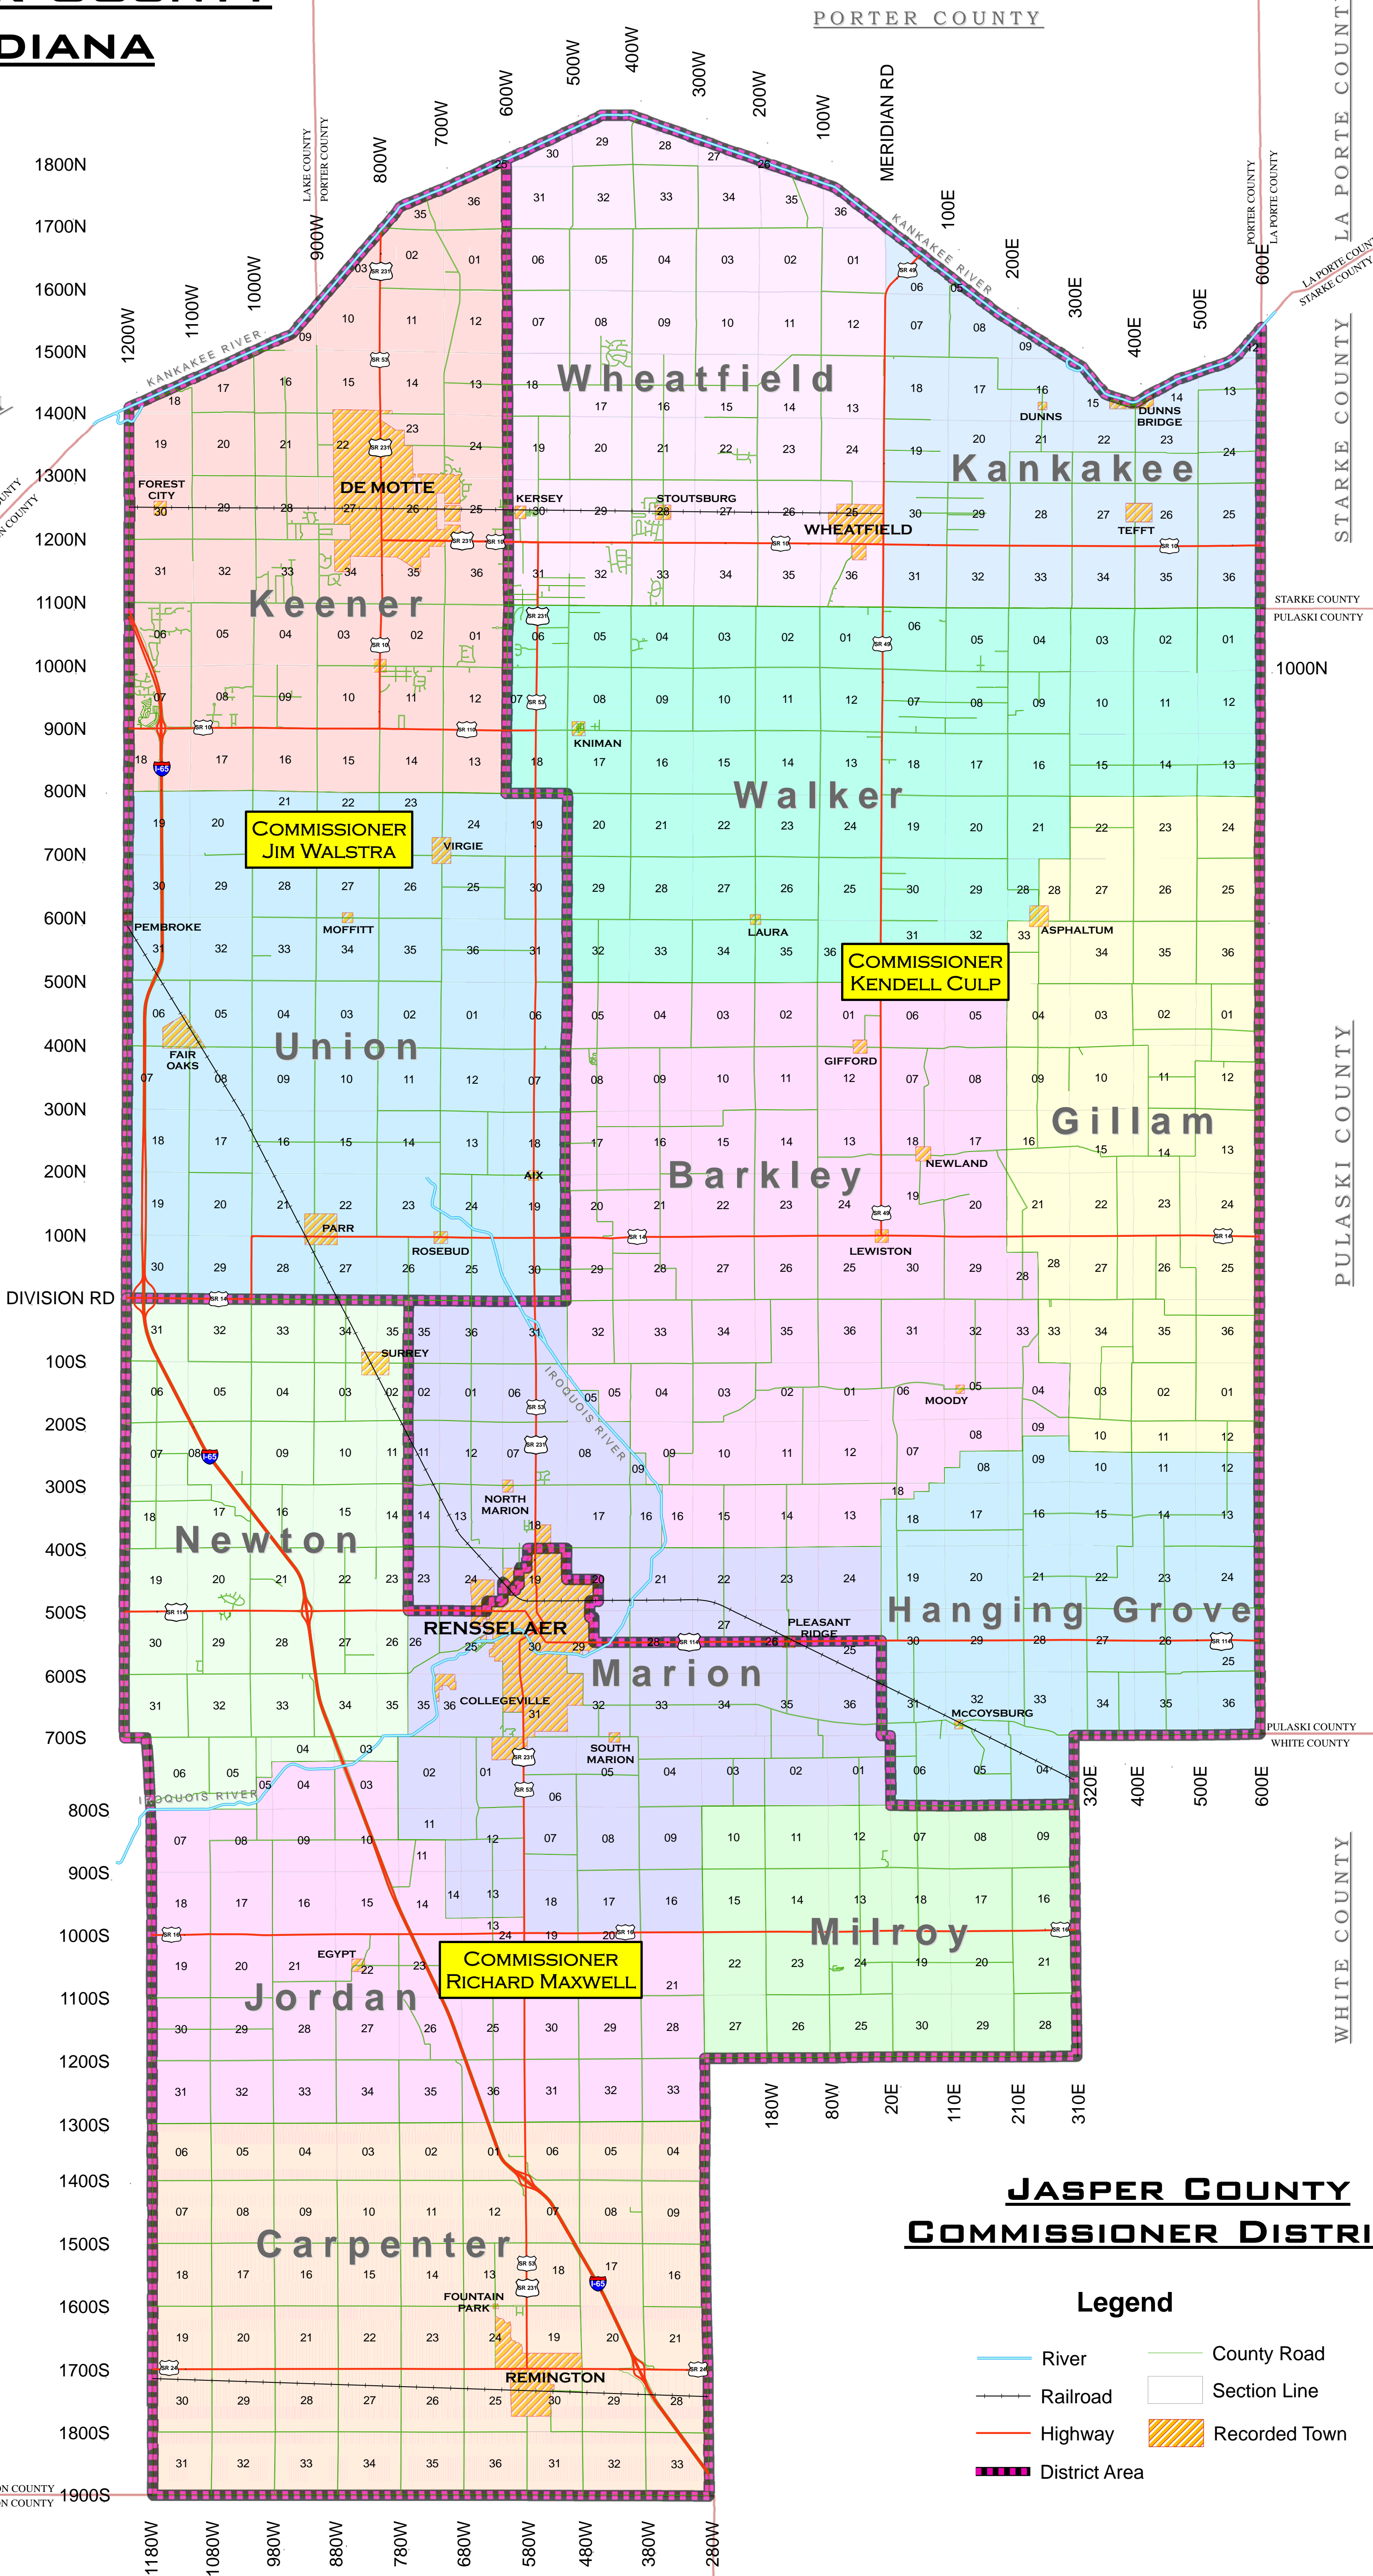

JASPER COUNTY INDIANA

JASPER COUNTY COMMISSIONER DISTRICTS

Legend

- River
- County Road
- Railroad
- Section Line
- Highway
- Recorded Town
- District Area

From the Office of
The Jasper County Surveyor
May 2010